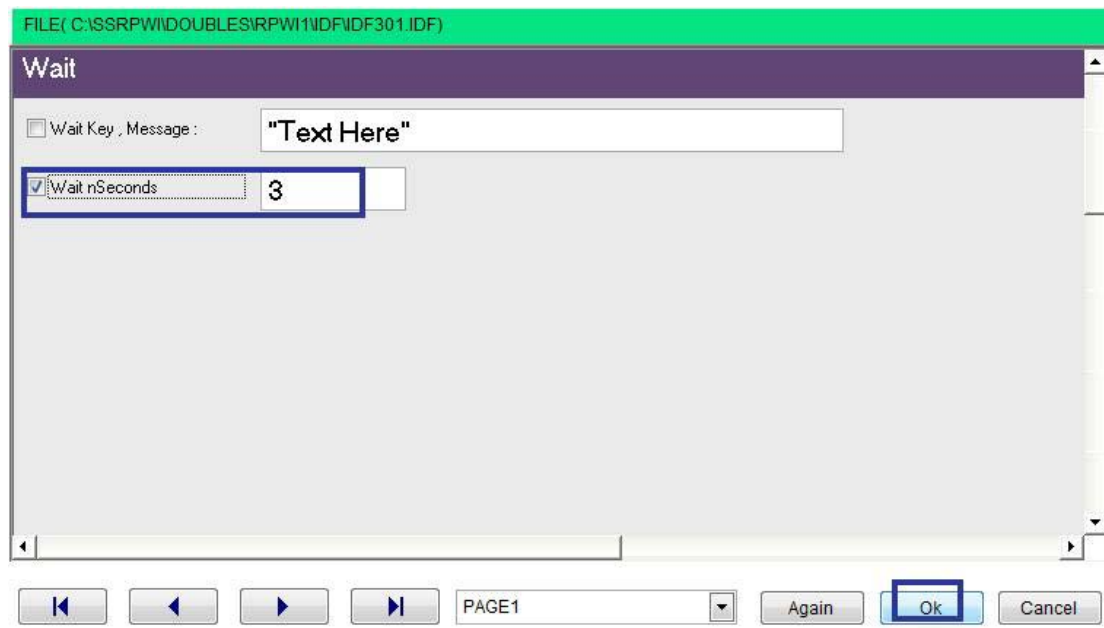

Domain (Console Application) Component (Wait Key/Seconds)

Interaction Page